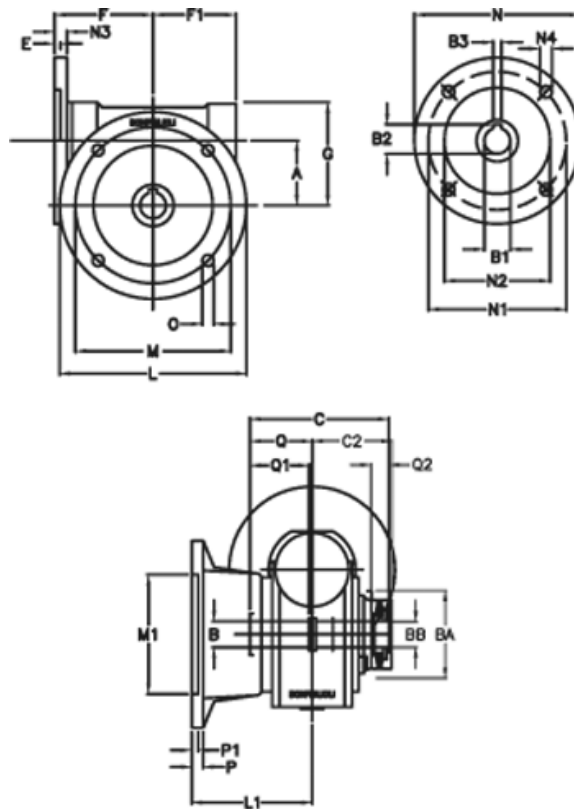

Article number: 390204402042336

Description: Worm Gear with Torque Limiter
VF 44-L2-F-20-P63B14

Measures

| | | | |
|------------|-------------------------------|----------|----------|
| a = 44.60 | C2 = 48 | m = 87 | P = 9 |
| B = 18 | Description = VF 44F-xx-63B14 | M1 = 60 | P1 = 7 |
| B1 E7 = 11 | E = 2.0 | N = 90 | Q = 32.0 |
| B2 = 12.8 | F = 65 | N1 = 75 | Q1 = 32 |
| B3 H9 = 4 | F1 = 54 | N2 = 60 | Q2 = 12 |
| BA = 40 | g = 71 | N3 = 8.0 | |
| BB H7 = 11 | L = 110 | N4 = 5.5 | |
| C = 79 | L1 = 60.5 | O = 8.5 | |